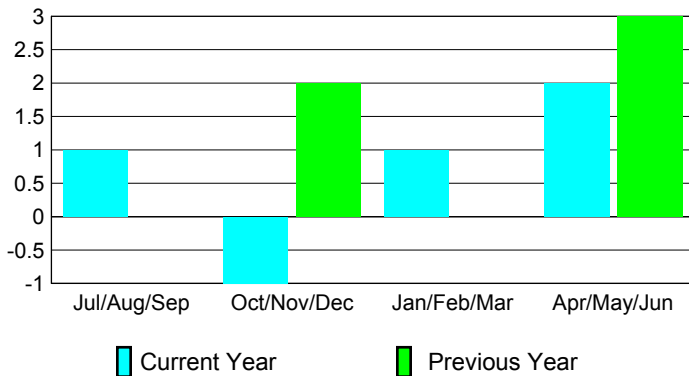

Club Results 2009-2010

Goal, New, Dropped, Gain/Loss

Comparison of Club Gain/Loss

Current Year Compared to the Previous Year

YTD Status Quo Clubs 2009-2010

Status Quo Clubs Compared to Status Quo Members

MEMBERSHIP