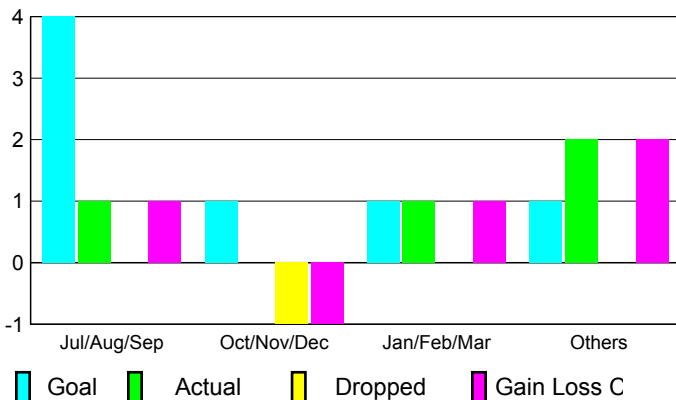

2009-2010 GMT Quarterly Report for District (or Undistricted) **District 130**

GMT: **Klaus Tang**

Location: **BULGARIA**

GMT CA: **4**

CLUBS

Club Results
2009-2010

Clubs
2008-2009

| Month | New Club Goal | Actual New Clubs | Actual Dropped Clubs | Gain/Loss of Clubs | Gain/Loss of Clubs |
|---------------|---------------|------------------|----------------------|--------------------|--------------------|
| Jul/Aug/Sep | 4 | 1 | 0 | 1 | 0 |
| Oct/Nov/Dec | 1 | 0 | -1 | -1 | 2 |
| Jan/Feb/Mar | 1 | 1 | 0 | 1 | 0 |
| Apr/May/June | 1 | 2 | 0 | 2 | 3 |
| Totals | 7 | 4 | -1 | 3 | 5 |

Club Results 2009-2010

Goal, New, Dropped, Gain/Loss

Comparison of Club Gain/Loss

Current Year Compared to the Previous Year

YTD Status Quo Clubs 2009-2010

Status Quo Clubs Compared to Status Quo Members

MEMBERSHIP

Membership Results
2009-2010

Membership
2008-2009

| Month | Net Memb Goal | Actual New Memb | Actual Dropped Memb | Gain/Loss of Memb | Gain/Loss of Memb |
|---------------|---------------|-----------------|---------------------|-------------------|-------------------|
| Jul/Aug/Sep | -4 | 25 | -17 | 8 | -2 |
| Oct/Nov/Dec | 13 | 4 | -34 | -30 | 31 |
| Jan/Feb/Mar | 30 | 48 | -13 | 35 | -12 |
| Apr/May/June | 6 | 88 | -32 | 56 | 107 |
| Totals | 45 | 165 | -96 | 69 | 124 |