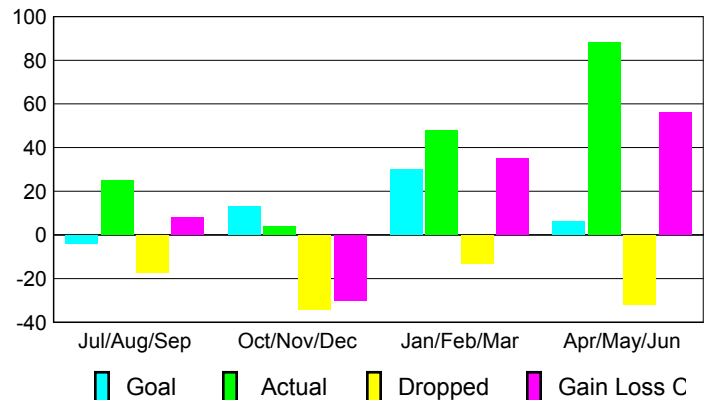

Membership Results 2009-2010

Goal, New, Dropped, Gain/Loss

Comparison of Membership Gain/Loss

Current Year Compared to the Previous Year