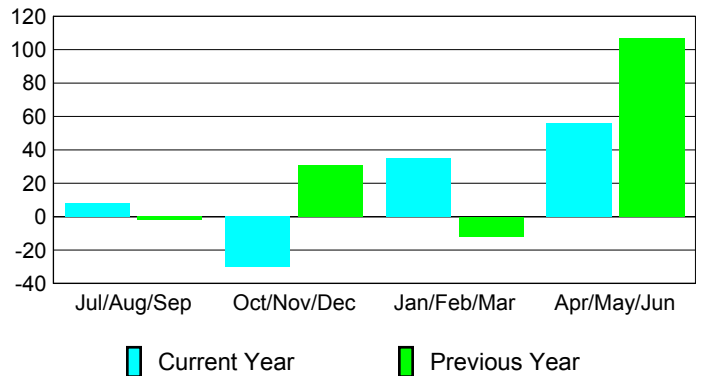

Membership Results
2009-2010

Membership
2008-2009

| Month | Net Memb Goal | Actual New Memb | Actual Dropped Memb | Gain/Loss of Memb | Gain/Loss of Memb |
|---------------|---------------|-----------------|---------------------|-------------------|-------------------|
| Jul/Aug/Sep | -4 | 25 | -17 | 8 | -2 |
| Oct/Nov/Dec | 13 | 4 | -34 | -30 | 31 |
| Jan/Feb/Mar | 30 | 48 | -13 | 35 | -12 |
| Apr/May/June | 6 | 88 | -32 | 56 | 107 |
| Totals | 45 | 165 | -96 | 69 | 124 |

Membership Results 2009-2010

Goal, New, Dropped, Gain/Loss

Comparison of Membership Gain/Loss

Current Year Compared to the Previous Year

Gender Comparison 2009-2010

Jul/Aug/Sep

Oct/Nov/Dec

Jan/Feb/Mar

Apr/May/June

Male

Female